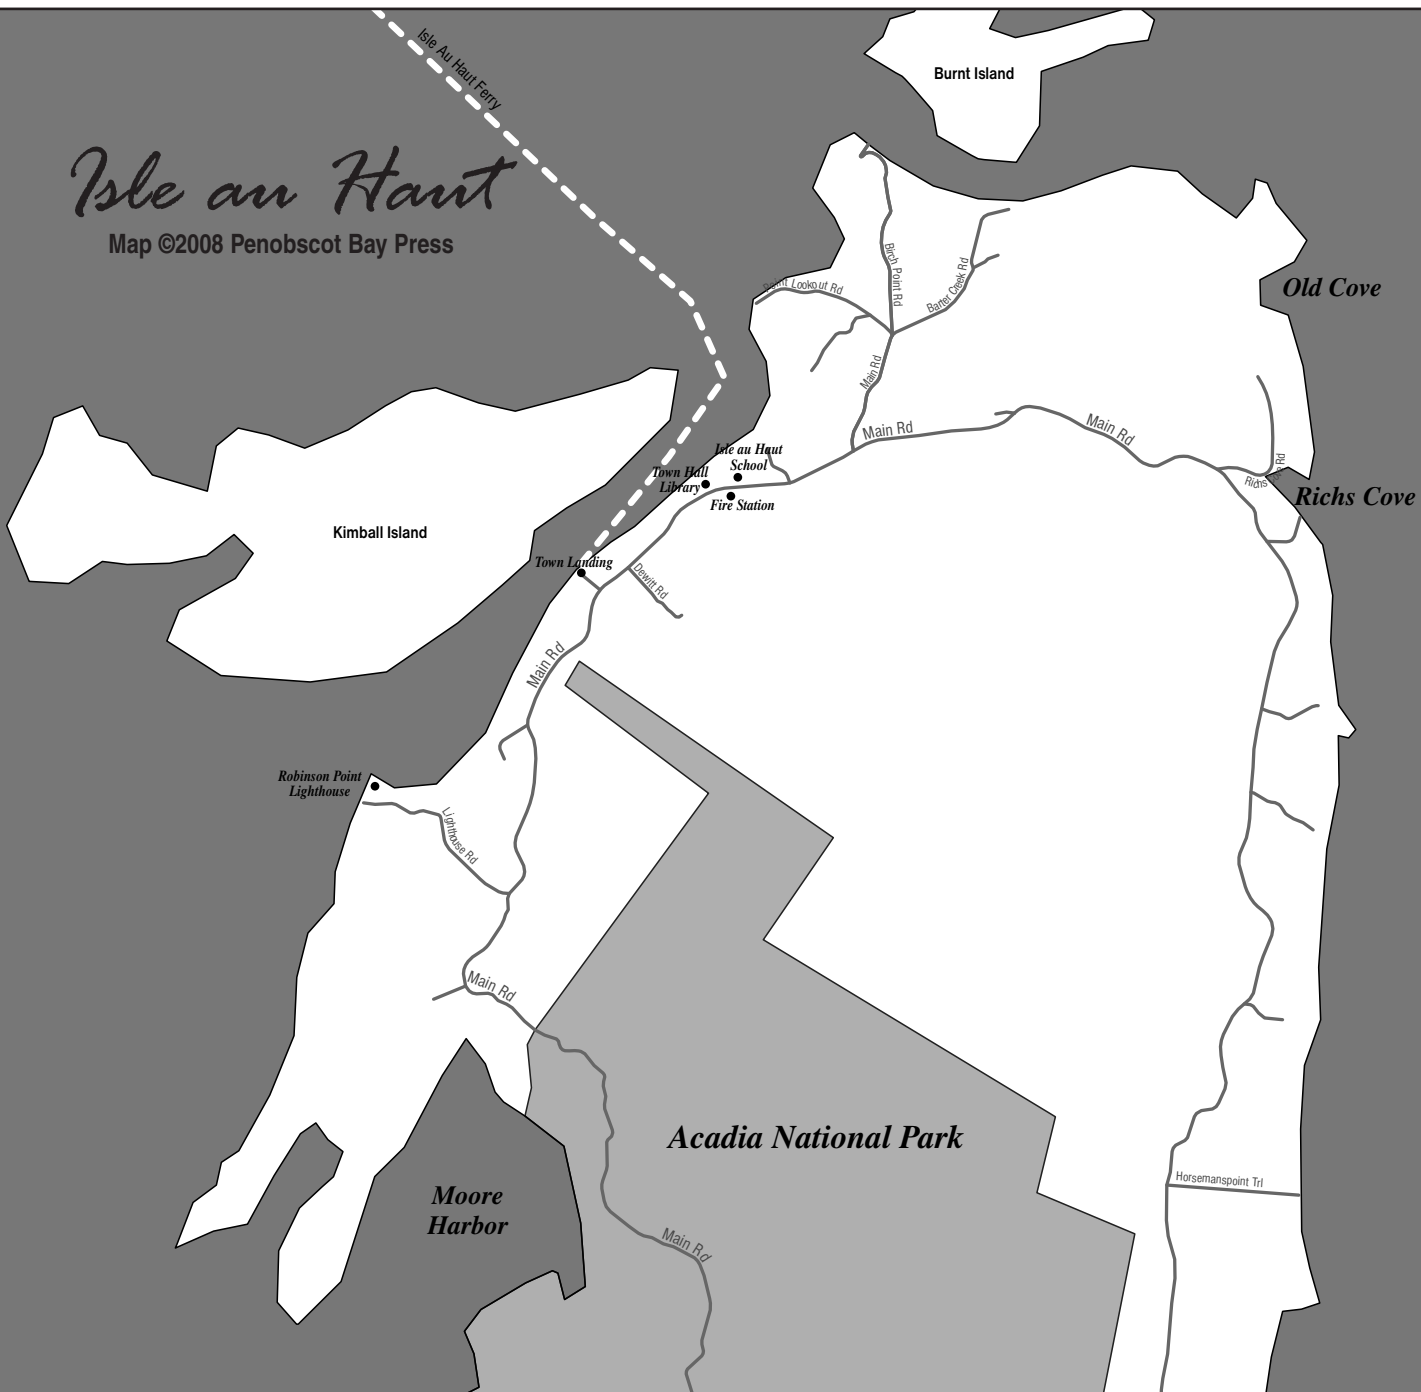

Isle au Haut

Map ©2008 Penobscot Bay Press

Burnt Island

Old Cove

Kimball Island

Richs Cove

Acadia National Park

Moore Harbor

Robinson Point Lighthouse

Isle au Haut School
Town Hall
Library
Fire Station

Town Landing

Isle Au Haut Ferry

Beach Point Rd

Bates Cove Rd

Main Rd

Main Rd

Main Rd

Main Rd

Lighthouse Rd

Main Rd

Lighthouse Rd

Main Rd

Main Rd

Horseman's Point Trl